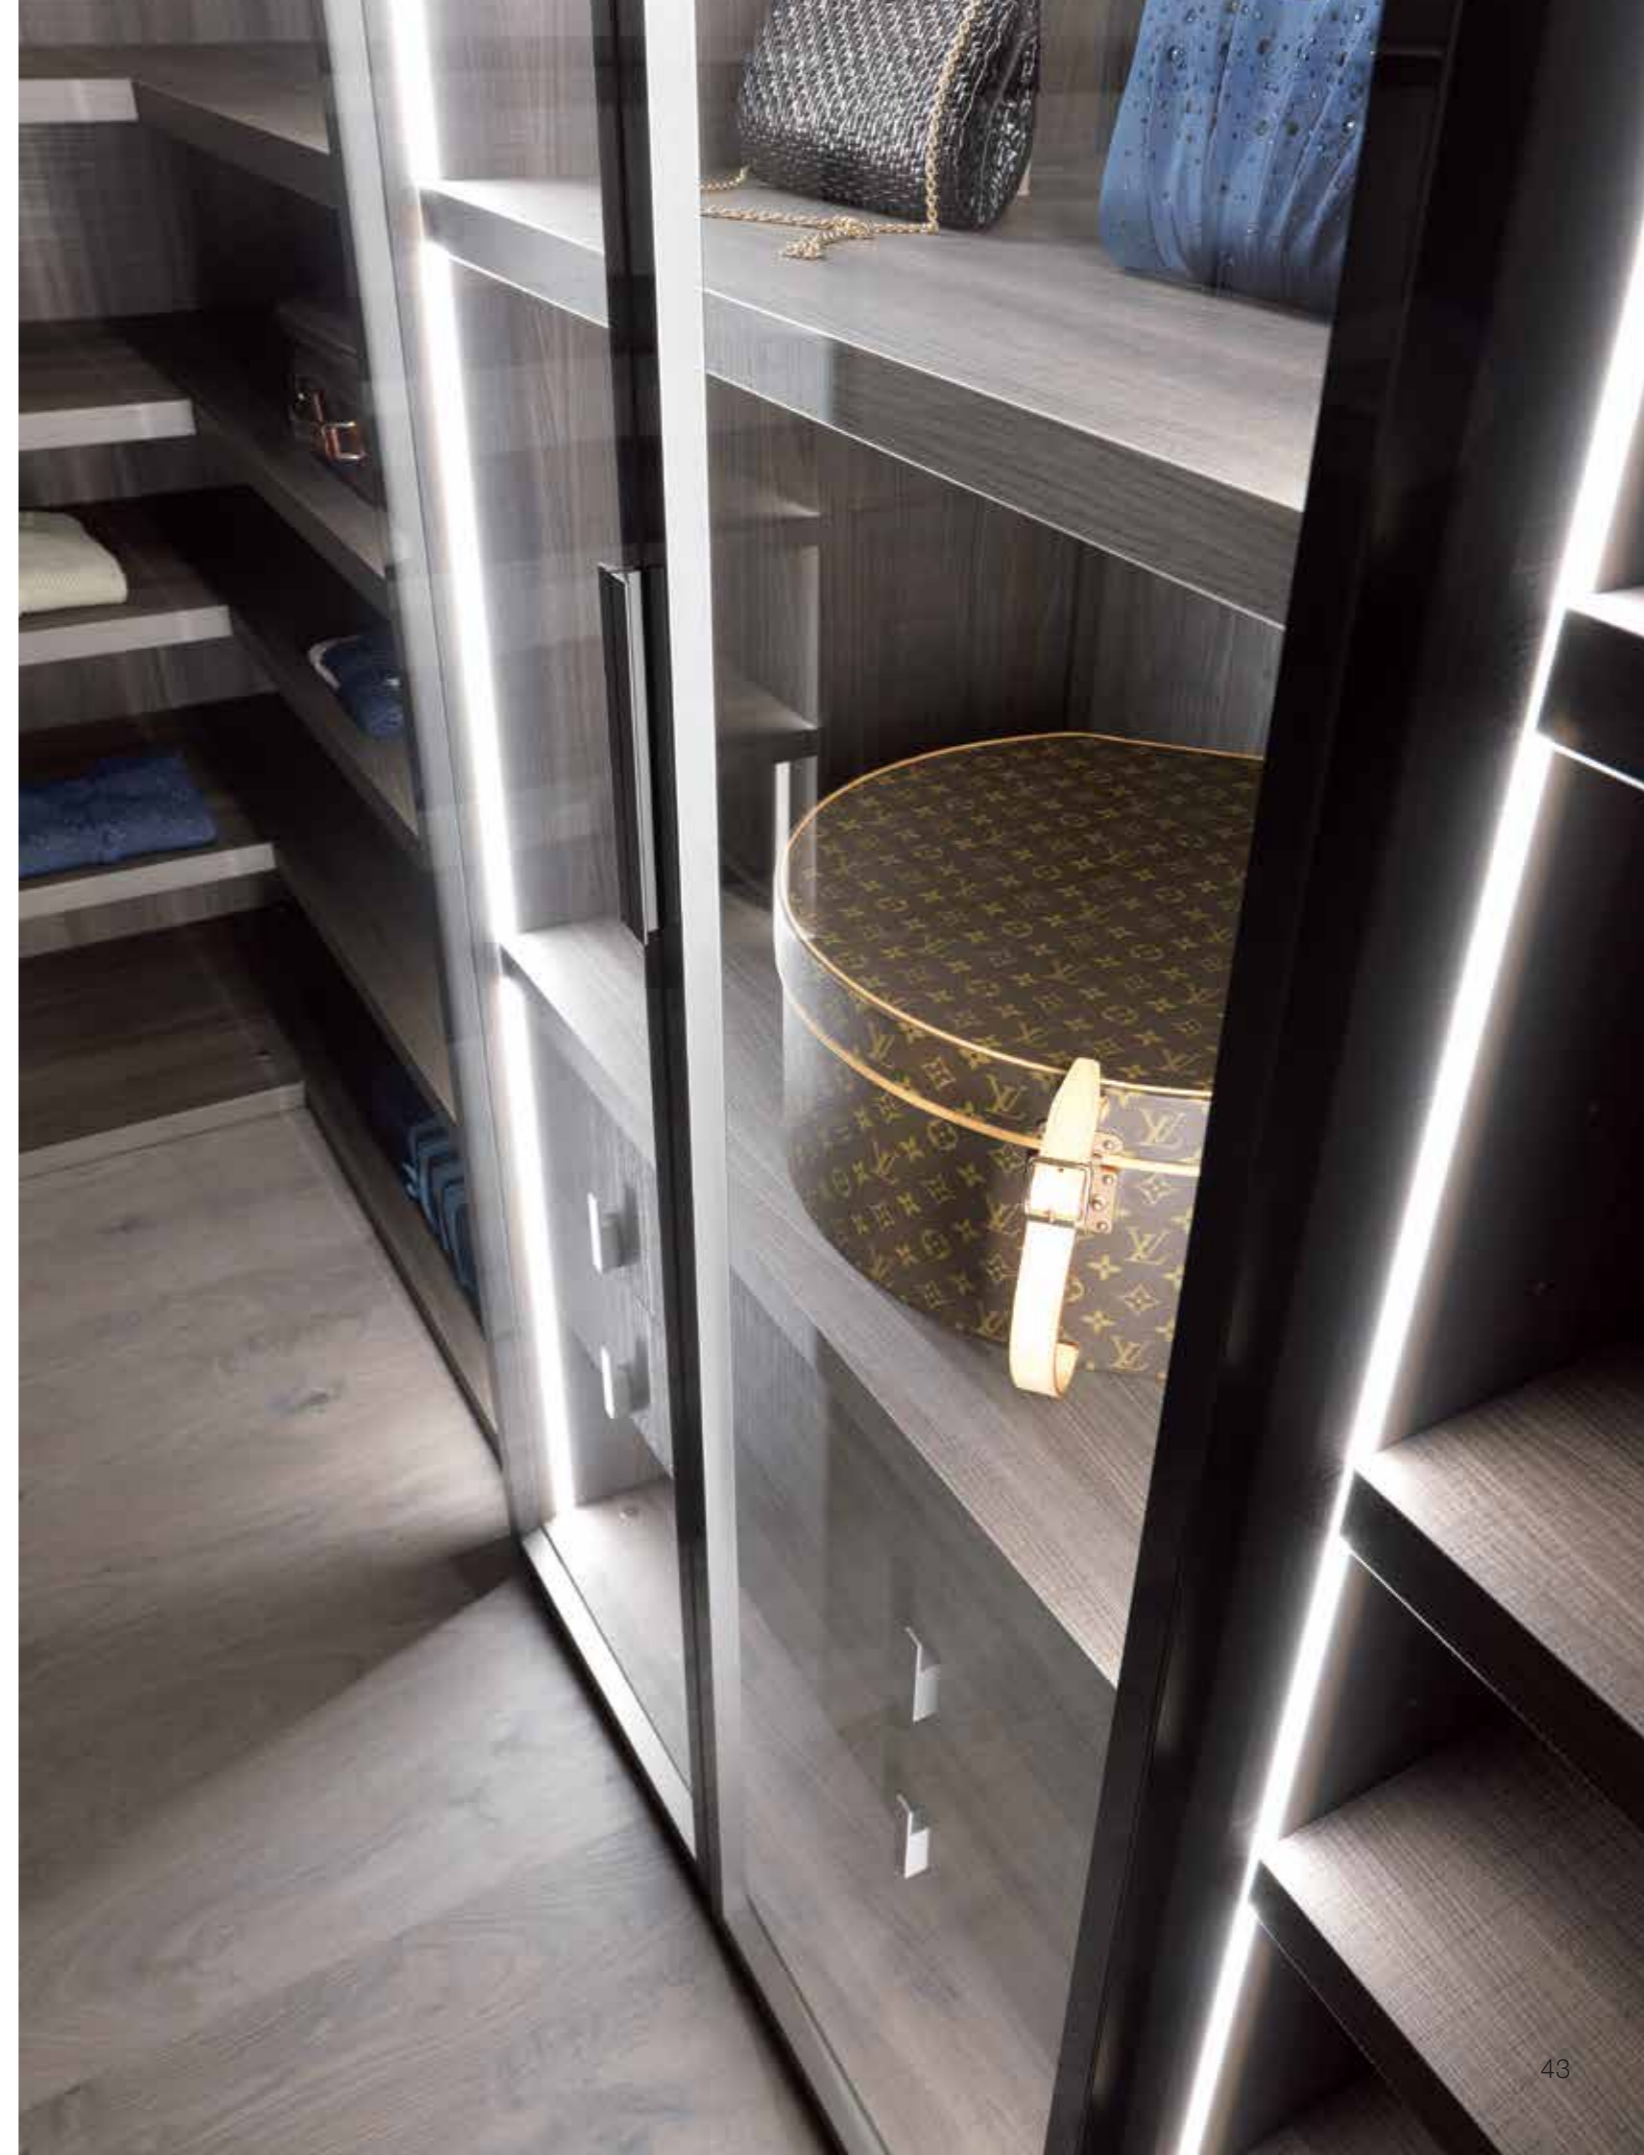

Palo Alto Walk-In Closets
by CR & MisuraEmme